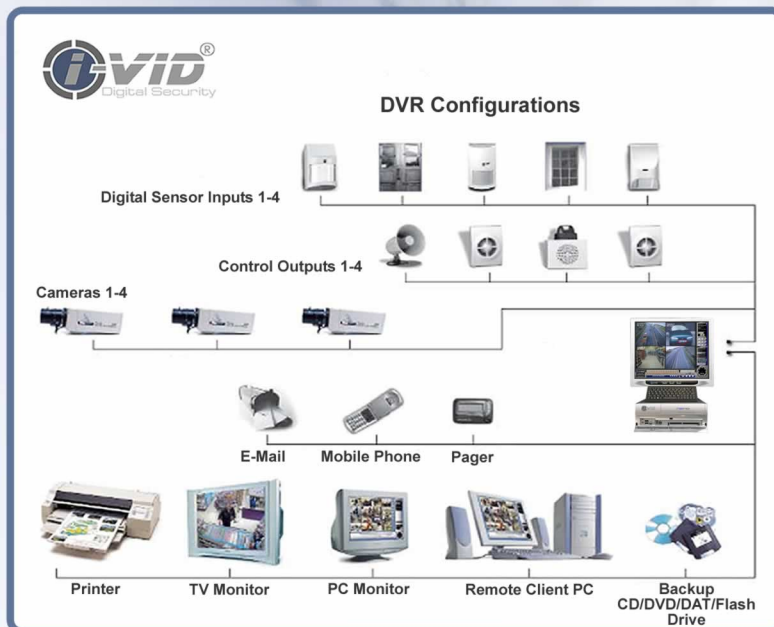

The official and latest technical information about i-VID new products are downloadable via iVID website: www.ivid.co.uk

Many third party PTZ Protocols are supported via RS232/422/485.

iVID are continuously in research and development and therefore reserves the right to alter specifications and prices without notice. For precise information, please contact your iVID representative. Subject to change in design and specifications. Subject to error.

Imaging House
Unit 23 St Asaph Business Park
St Asaph
Denbighshire
LL17 0LJ

Tel: 0870 446 0233
Fax: 0870 762 1593
Email: sales@ivid.co.uk

www.ivid.co.uk

GO DIGITAL NOW!

Authorised Partner: